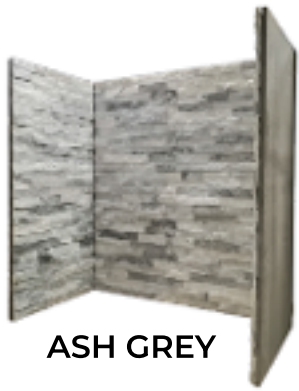

LOCKSTONE CHAMBERS

ASH GREY

CHARCOAL

OYSTER

PLATINUM

RUSTIC SLATE

MAXI - DOVE GREY

MAXI - NORDIC

Vermiculite Boards

SMALL BRICK

LARGE BRICK

HERRINGBONE

REEDED

- ▶ Also available in plain board
- ▶ 1100 degrees temperature resistant
- ▶ Insulates against heat escaping

OTHER CHAMBERS

RUSTIC BRICK