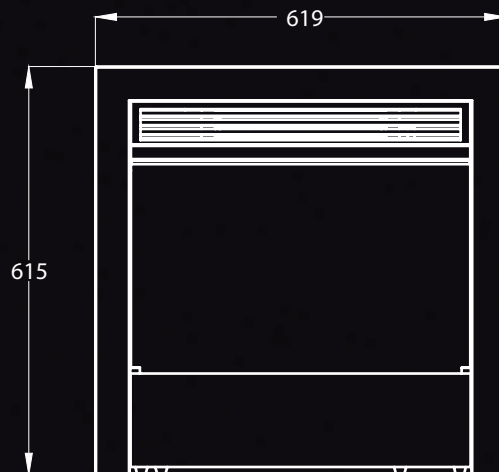

AURORA 22

code: CS FPT22

- | 2kW heat output
- | 3D flame projection technology
- | Crystal embers & realistic logs
- | 4 flame brightness settings & adaptive controls
- | Includes remote control and wall fixings

- | Thermal cut-out
- | Multicolour for flame, fuel bed & logs
- | Customisable fuel bed layout
- | Adaptive Smart control features

width : 517mm
height : 565mm
depth : 140mm

SMART LIFE
READY