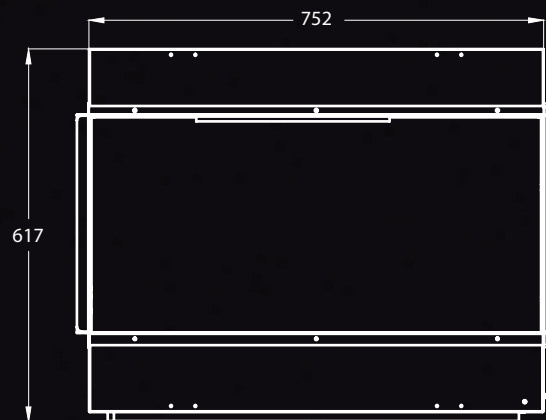

- | Thermal cut-out
- | Multicolour for flame, fuel bed & logs
- | Customisable fuel bed layout
- | Adaptive Smart control features

width : 752mm
height : 617mm
depth : 328mm

SMART LIFE
READY

AURORA 1100