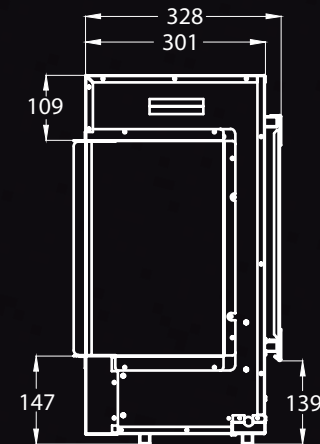

- | Thermal cut-out
- | Multicolour for flame, fuel bed & logs
- | Customisable fuel bed layout
- | Adaptive Smart control features

width : 752mm
height : 617mm
depth : 328mm

SMART LIFE
READY

AURORA 1100

code: CS 3SFPT 1100

- | 2kW heat output
- | 3 sided Glass viewing area
- | 3D flame projection technology
- | Crystal embers & realistic logs
- | 4 flame brightness settings & adaptive controls
- | Includes remote control and wall fixings

- | Thermal cut-out
- | Multicolour for flame, fuel bed & logs
- | Customisable fuel bed layout
- | Adaptive Smart control features

width : 1102mm
height : 617mm
depth : 328mm

SMART LIFE
READY

AURORA 1500

		TOTAL SIZE OF PRODUCT (mm)			RECESS SIZE (mm)		
CODE	PRODUCT	WIDTH	HEIGHT	DEPTH	WIDTH	HEIGHT	DEPTH
CS 3SFPT 750	AURORA 750	792	617	348	752	617	328
CS 3SFPT 1100	AURORA 1100	1142	617	348	1102	617	328
CS 3SFPT 1500	AURORA 1500	1542	617	348	1502	617	328
CS 3SFPT 1800	AURORA 1800	1842	617	348	1802	617	328
CS 3SFPT 22	AURORA 22	619	615	180	517	565	140
CSUTF28	ECLIPSE 600	678	650	175	641	650	160
CSUTF35	ECLIPSE 900	978	600	175	941	600	160
CSCLX60	POLARIS 1500	1524	648	102	1122	489	102