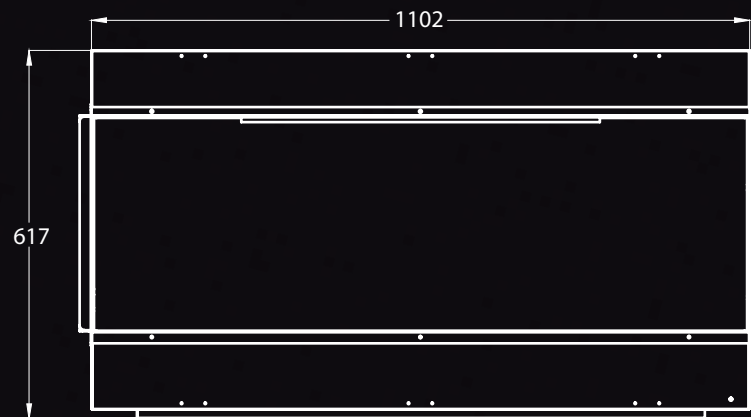

- | Thermal cut-out
- | Multicolour for flame, fuel bed & logs
- | Customisable fuel bed layout
- | Adaptive Smart control features

width : 752mm
height : 617mm
depth : 328mm

SMART LIFE
READY

AURORA 1100

- | Thermal cut-out
- | Multicolour for flame, fuel bed & logs
- | Customisable fuel bed layout
- | Adaptive Smart control features

width : 1102mm
height : 617mm
depth : 328mm

SMART LIFE
READY

AURORA 1500