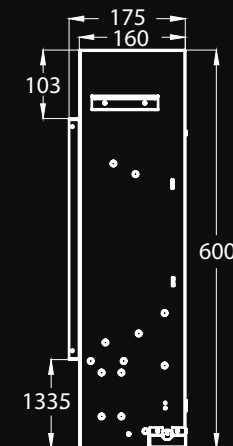

- | Thermal cut-out
- | Multicolour for flame, fuel bed & logs
- | Customisable fuel bed layout
- | Adaptive Smart control features

width : 641mm
height : 650mm
depth : 160mm

SMART LIFE
READY

HENLEY
STOVES

- | Thermal cut-out
- | Multicolour for flame, fuel bed & logs
- | Customisable fuel bed layout
- | Adaptive Smart control features

width : 941mm
height : 600mm
depth : 160mm

SMART LIFE
READY

Polaris 1500

- | Thermal cut-out
- | Multicolour for flame, fuel bed & logs
- | Customisable fuel bed layout
- | Adaptive Smart control features

width: 1122mm
height: 489mm
depth: 118mm

SMART LIFE
READY

ELECTRIC COLLECTION

		TOTAL SIZE OF PRODUCT (mm)			RECESS SIZE (mm)		
CODE	PRODUCT	WIDTH	HEIGHT	DEPTH	WIDTH	HEIGHT	DEPTH
CS 3SFPT 750	AURORA 750	792	617	348	752	617	328
CS 3SFPT 1100	AURORA 1100	1142	617	348	1102	617	328
CS 3SFPT 1500	AURORA 1500	1542	617	348	1502	617	328
CS 3SFPT 1800	AURORA 1800	1842	617	348	1802	617	328
CS 3SFPT 22	AURORA 22	619	615	180	517	565	140
CSUTF28	ECLIPSE 600	678	650	175	641	650	160
CSUTF35	ECLIPSE 900	978	600	175	941	600	160
CSCLX60	POLARIS 1500	1524	648	102	1122	489	102