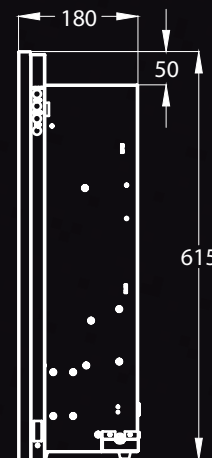

AURORA 22

code: CS FPT22

- | 2kW heat output
- | 3D flame projection technology
- | Crystal embers & realistic logs
- | 4 flame brightness settings & adaptive controls
- | Includes remote control and wall fixings

- | Thermal cut-out
- | Multicolour for flame, fuel bed & logs
- | Customisable fuel bed layout
- | Adaptive Smart control features

width : 517mm
height : 565mm
depth : 140mm

SMART LIFE
READY