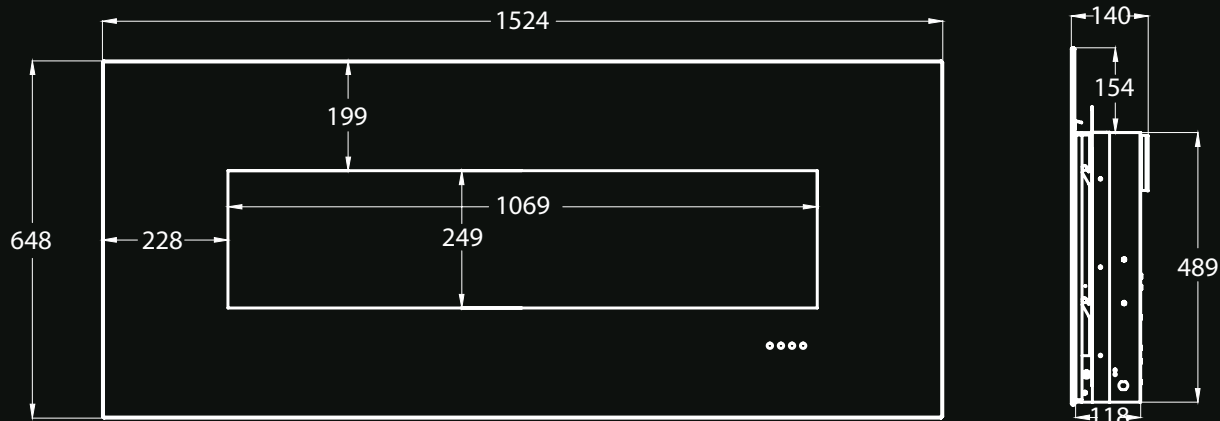

- | Thermal cut-out
- | Multicolour for flame, fuel bed & logs
- | Customisable fuel bed layout
- | Adaptive Smart control features

width : 941mm
height : 600mm
depth : 160mm

SMART LIFE
READY

Polaris 1500

code: CSCLX60

- | 2kW heat output
- | 3D flame projection technology
- | Crystal embers & realistic logs
- | 4 flame brightness settings & adaptive controls
- | Includes remote control and wall fixings

- | Thermal cut-out
- | Multicolour for flame, fuel bed & logs
- | Customisable fuel bed layout
- | Adaptive Smart control features

width: 1122mm
height: 489mm
depth: 118mm

SMART LIFE
READY

ELECTRIC COLLECTION

		TOTAL SIZE OF PRODUCT (mm)			RECESS SIZE (mm)		
CODE	PRODUCT	WIDTH	HEIGHT	DEPTH	WIDTH	HEIGHT	DEPTH
CS 3SFPT 750	AURORA 750	792	617	348	752	617	328
CS 3SFPT 1100	AURORA 1100	1142	617	348	1102	617	328
CS 3SFPT 1500	AURORA 1500	1542	617	348	1502	617	328
CS 3SFPT 1800	AURORA 1800	1842	617	348	1802	617	328
CS 3SFPT 22	AURORA 22	619	615	180	517	565	140
CSUTF28	ECLIPSE 600	678	650	175	641	650	160
CSUTF35	ECLIPSE 900	978	600	175	941	600	160
CSCLX60	POLARIS 1500	1524	648	102	1122	489	102