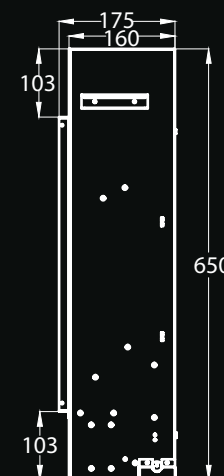

width : 517mm
height : 565mm
depth : 140mm

SMART LIFE
READY

Eclipse 600

code: CSUTF28

- | 2kW heat output
- | 3D flame projection technology
- | Crystal embers & realistic logs
- | 4 flame brightness settings & adaptive controls
- | Includes remote control and wall fixings

- | Thermal cut-out
- | Multicolour for flame, fuel bed & logs
- | Customisable fuel bed layout
- | Adaptive Smart control features

width : 641mm
height : 650mm
depth : 160mm

SMART LIFE
READY

HENLEY
STOVES

		TOTAL SIZE OF PRODUCT (mm)			RECESS SIZE (mm)		
CODE	PRODUCT	WIDTH	HEIGHT	DEPTH	WIDTH	HEIGHT	DEPTH
CS 3SFPT 750	AURORA 750	792	617	348	752	617	328
CS 3SFPT 1100	AURORA 1100	1142	617	348	1102	617	328
CS 3SFPT 1500	AURORA 1500	1542	617	348	1502	617	328
CS 3SFPT 1800	AURORA 1800	1842	617	348	1802	617	328
CS 3SFPT 22	AURORA 22	619	615	180	517	565	140
CSUTF28	ECLIPSE 600	678	650	175	641	650	160
CSUTF35	ECLIPSE 900	978	600	175	941	600	160
CSCLX60	POLARIS 1500	1524	648	102	1122	489	102