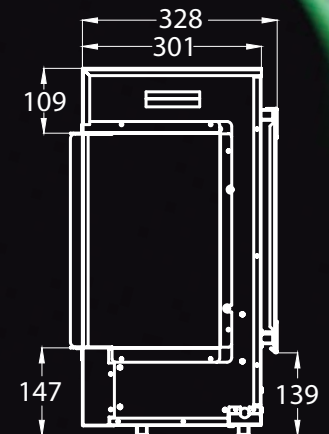

- | Thermal cut-out
- | Multicolour for flame, fuel bed & logs
- | Customisable fuel bed layout
- | Adaptive Smart control features

width : 1502mm
height : 617mm
depth : 328mm

SMART LIFE
READY

AURORA 1800

- | Thermal cut-out
- | Multicolour for flame, fuel bed & logs
- | Customisable fuel bed layout
- | Adaptive Smart control features

width : 1802mm
height : 617mm
depth : 328mm

SMART LIFE
READY

AURORA 22

code: CS FPT22

		TOTAL SIZE OF PRODUCT (mm)			RECESS SIZE (mm)		
CODE	PRODUCT	WIDTH	HEIGHT	DEPTH	WIDTH	HEIGHT	DEPTH
CS 3SFPT 750	AURORA 750	792	617	348	752	617	328
CS 3SFPT 1100	AURORA 1100	1142	617	348	1102	617	328
CS 3SFPT 1500	AURORA 1500	1542	617	348	1502	617	328
CS 3SFPT 1800	AURORA 1800	1842	617	348	1802	617	328
CS 3SFPT 22	AURORA 22	619	615	180	517	565	140
CSUTF28	ECLIPSE 600	678	650	175	641	650	160
CSUTF35	ECLIPSE 900	978	600	175	941	600	160
CSCLX60	POLARIS 1500	1524	648	102	1122	489	102