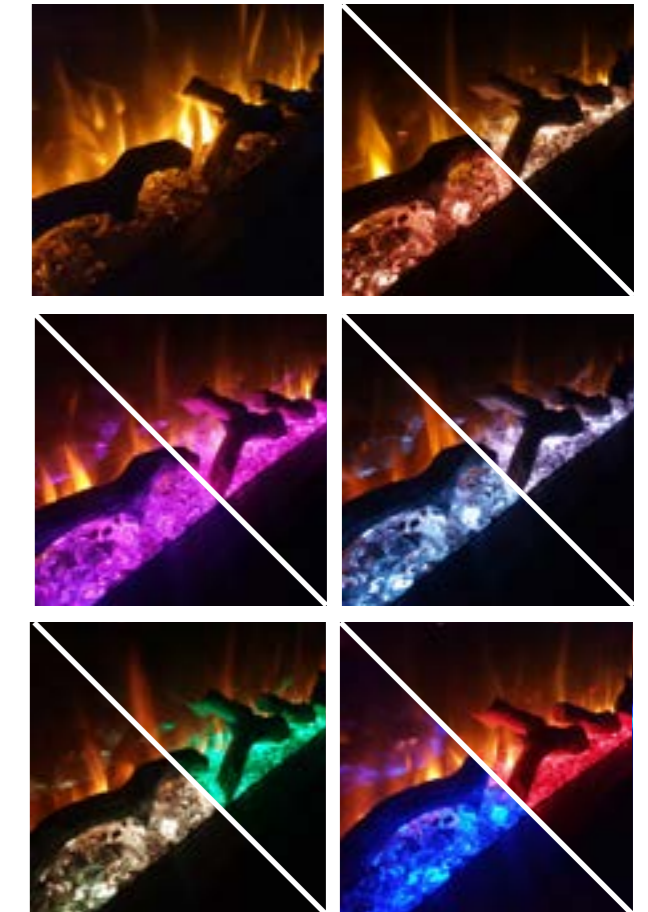

THE CELESTIAL RANGE

KEY FEATURES OF THE 36" 50" 60" & 72"

- Includes remote control
- Seven day timer function
- 1.4kW – 1.6kW heat output.
- Low running costs due to the LED flame effect and flame-only settings.
- Choice of ten fuel-bed colours or cycle through all.
- Choice of three flame colours, orange, blue & mixed orange blue for an authentic real flame effect.
- One-sided, two-sided or three-sided glass fitting options to choose from, all included.
- Crystals, artificial logs and charred wood pieces for fuel-bed all included.

KEY FEATURES OF THE 600 & 800

- 1.4kW – 1.6kW heat output.
- Low running costs due to the LED flame effect and flame-only settings.
- Choice of three flame colours. Fuel-bed changes dependant on flame colour.
- Crystals, artificial logs and charred wood pieces for fuel-bed all included.
- Inset wall fitted or surround fitted with slip-sets.
- Includes remote control
- Seven day timer function