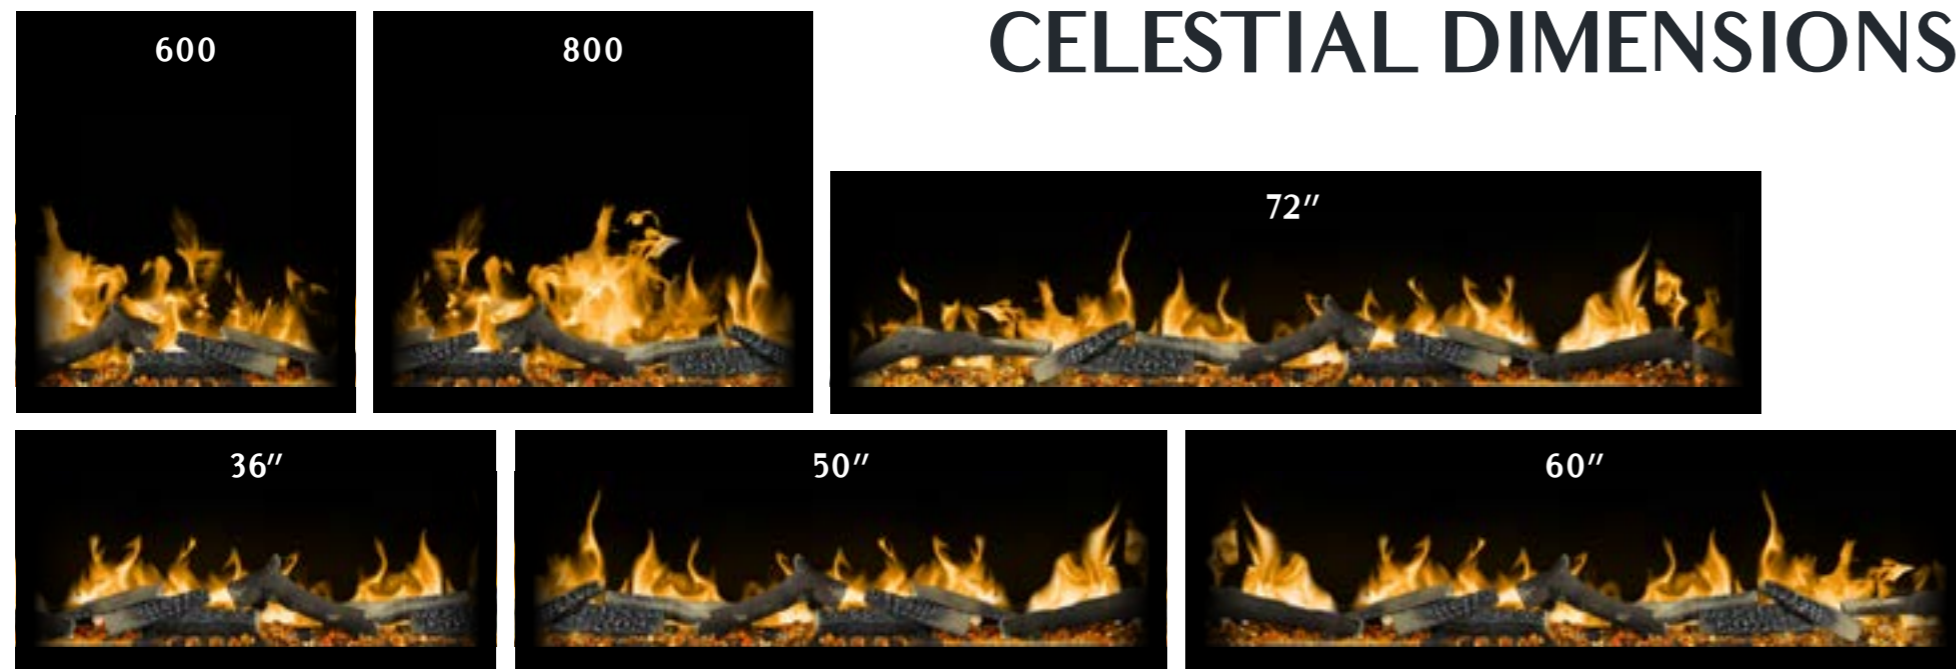

CELESTIAL DIMENSIONS