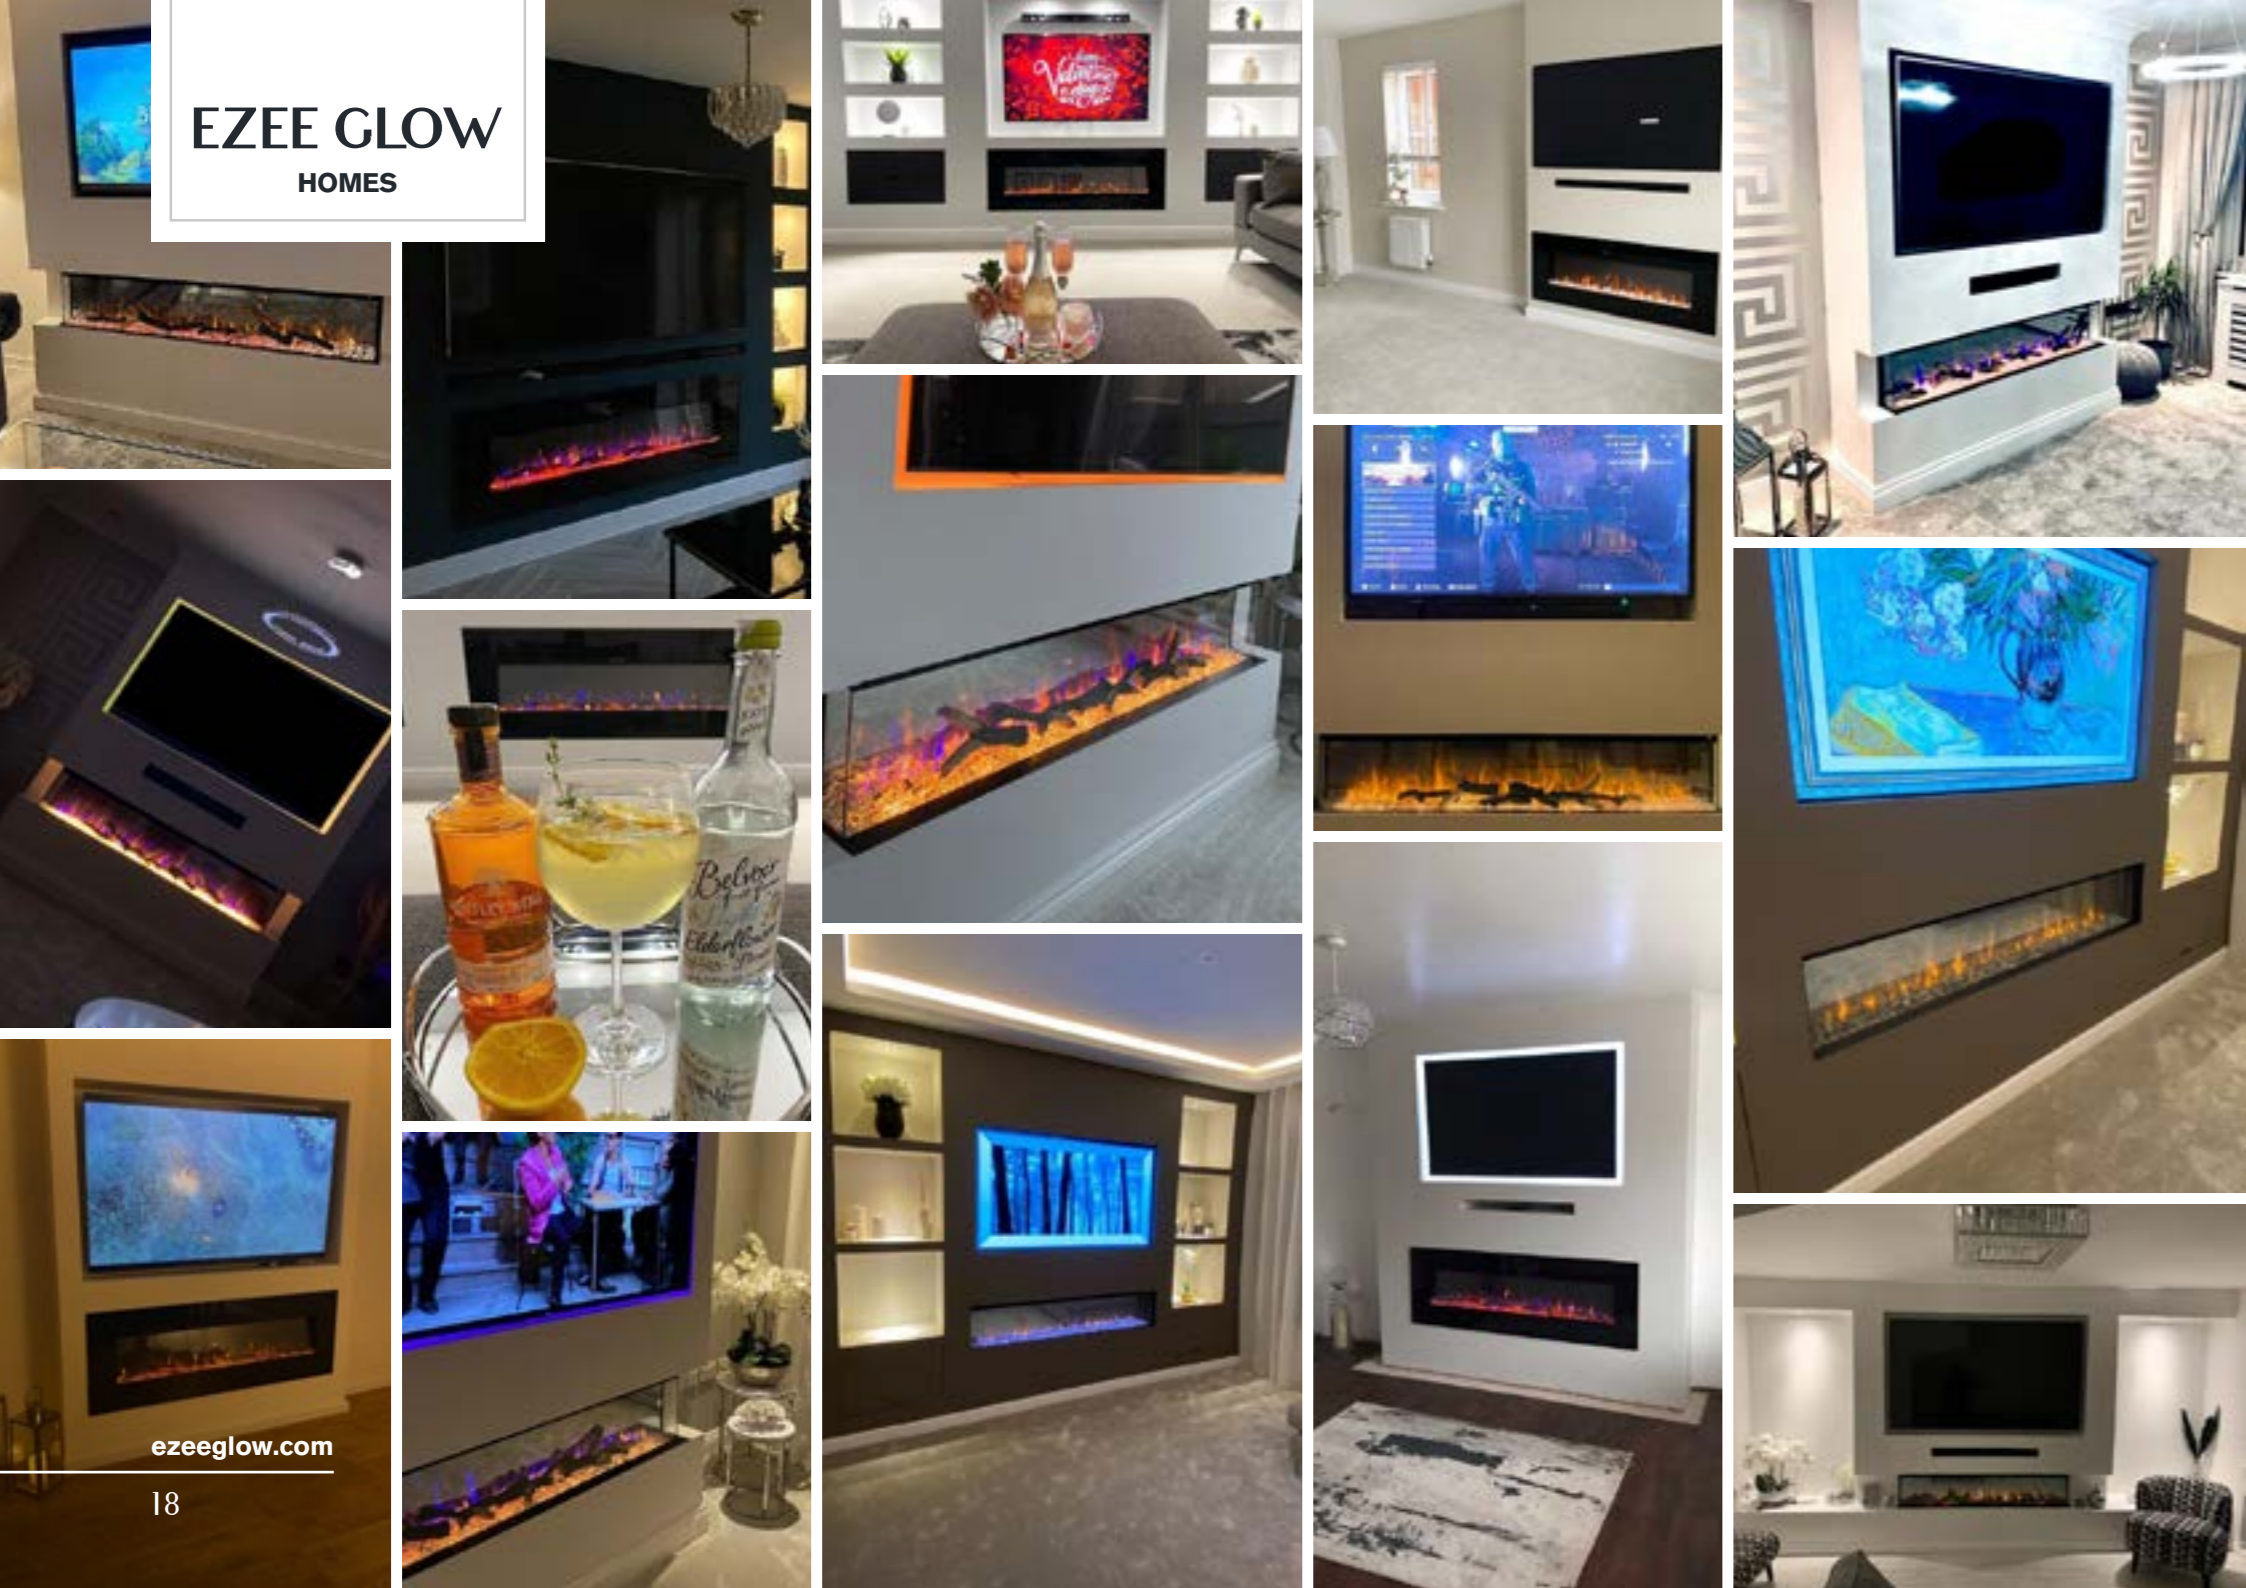

SPECIFICATIONS

CODE	PRODUCT	TOTAL SIZE OF PRODUCT (mm)			RECESS SIZE (mm)			FLAME PICTURE SIZE (mm)		
		WIDTH	HEIGHT	DEPTH	WIDTH	HEIGHT	DEPTH	WIDTH	HEIGHT	DEPTH
MZECEL600	Ezee Glow Celestial 600 Inset Fire	678	802	172	640	822	162	600	600	-
MZECEL800	Ezee Glow Celestial 800 Inset Fire	878	802	172	840	822	162	800	600	-
MZEFTCEL36	Ezee Glow 36" Celestial Built in Fire	959	484	215	934	489	210	925	292	130
MZEFTCEL50	Ezee Glow 50" Celestial Built in Fire	1300	484	215	1274	489	210	1270	292	130
MZEFTCEL60	Ezee Glow 60" Celestial Built in Fire	1554	484	215	1528	489	210	1524	292	130
MZEFTCEL72	Ezee Glow 72" Celestial Built in Fire	1858	484	215	1832	489	210	1826	292	130
MZEZAWHBL42	Ezee Glow Mini Zara Black Wall Hung Fire	1067	520	112	905	482.6	120	781	234	-
MZEZAWHBL50	Ezee Glow Zara Black Wall Hung Fire	1270	520	112	1110	482.6	120	984	234	-
MZEZAWHBL60	Ezee Glow Grand Zara Black Wall Hung Fire	1524	520	112	1362	482.6	120	1238	234	-
MZEZAWHBL72	Ezee Glow Zara XL Black Wall Hung Fire	1828	520	112	1668	482.6	120	1542	234	-
TFZARSU42S	42 Mini Zara Electric Surround Only	1372	826	305	-	-	-	-	-	-
TFZARSU50	50 Zara Electric Suite Only	1600	1086	305	-	-	-	-	-	-
TFHARHUSU	43" Harrow Oak Effect Wee Hugo Surround	1095	1030	380	-	-	-	-	-	-
TFHARELSU	43" Harrow Oak Effect Surround	1095	1030	305	-	-	-	-	-	-
MZEWHES	Ezee Glow Wee Hugo Black Electric Stove	390	550	258	-	-	-	-	-	-
MZEZPUBL16	Ezee Glow Pulse Inset Electric Fire Black	482	588	140	406	558	75	316	396	-
MZEZPUBL25	Ezee Glow Pulse Widescreen Electric Inset	635	603	140	406	558	75	431	394	-