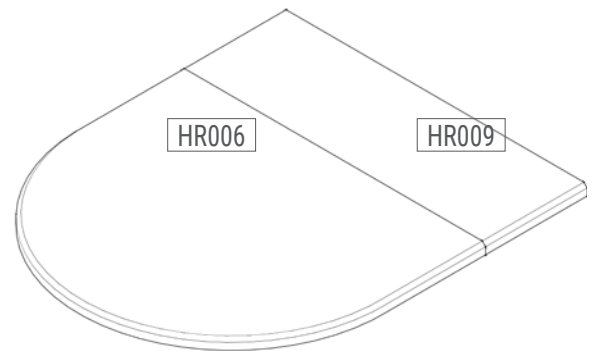

CURVED BLACK GRANITE HEARTH WITH CHAMFER

Sizes Available

CODE	WIDTH	LENGTH	HEIGHT
HR009	36" (914mm)	12" (305mm)	30mm extension piece
HR006	36" (914mm)	30" (762mm)	30mm slab chamfer