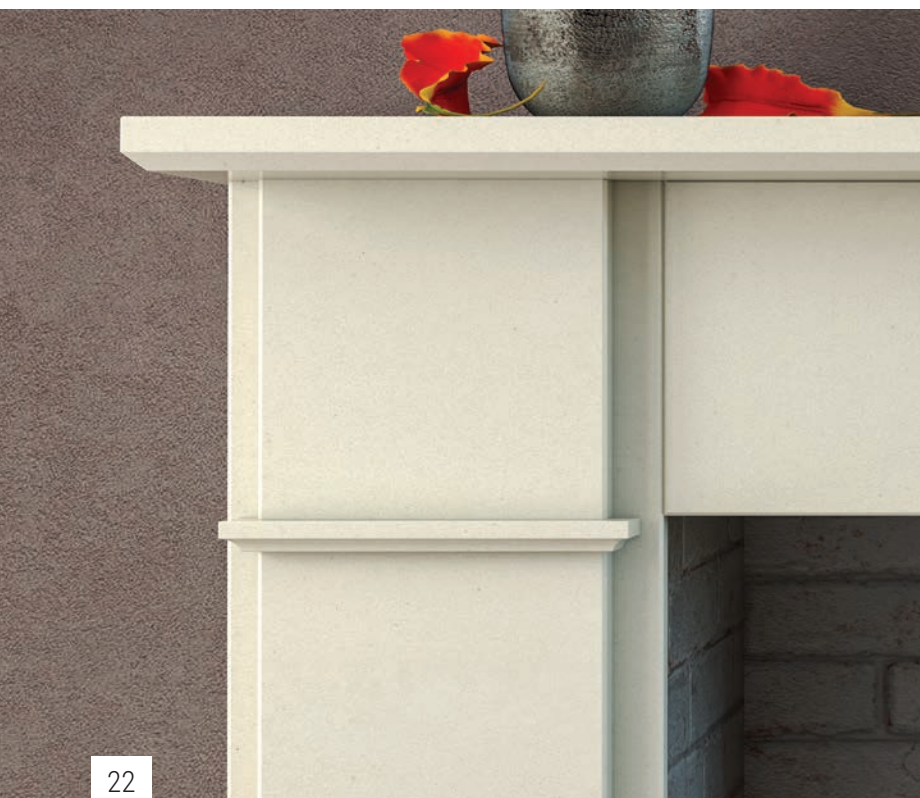

Pictured bottom left:
Detailing on Emma Alpine White Fireplace.