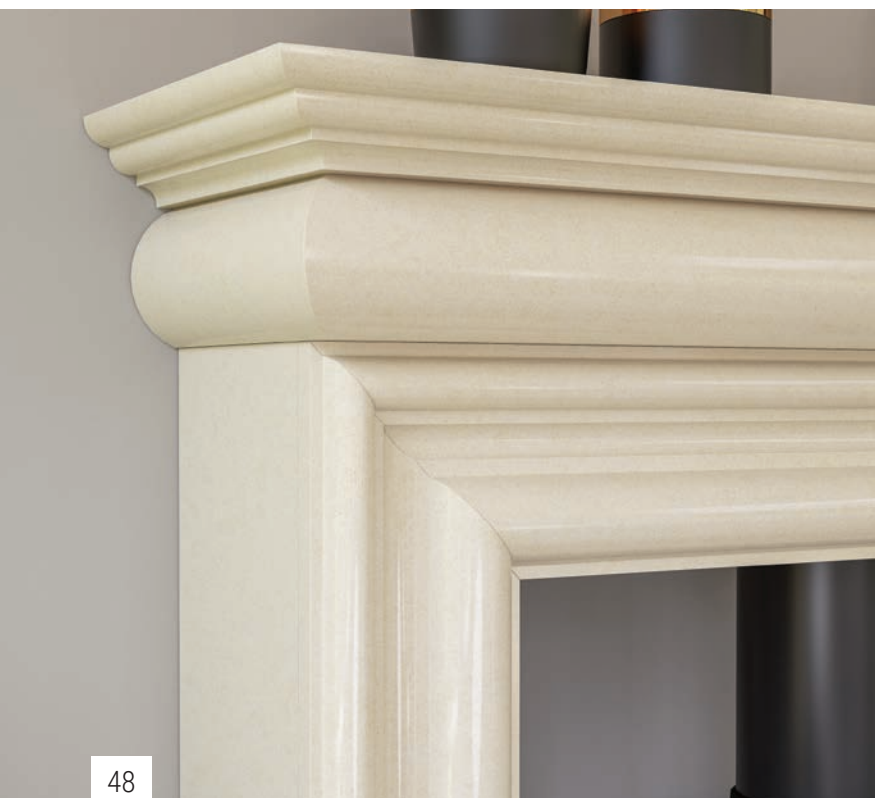

# Wexford

The Georgian influenced Wexford fireplace features a barrel shaped frieze under a reeded mantel with intricately moulded & paneled pilasters. Available in two different sizes to suit individual requirements.

## Sizes Available

Wexford 54": Height - 1208mm\* / Width - 1375mm

Wexford 57": Height - 1243mm\* / Width - 1450mm

\*hearth height not included

 BERTONERI

Pictured:  
Wexford Ivory Pearl Fireplace  
with Henley Hampton 5kW stove  
& Polished Ivory Pearl Hearth